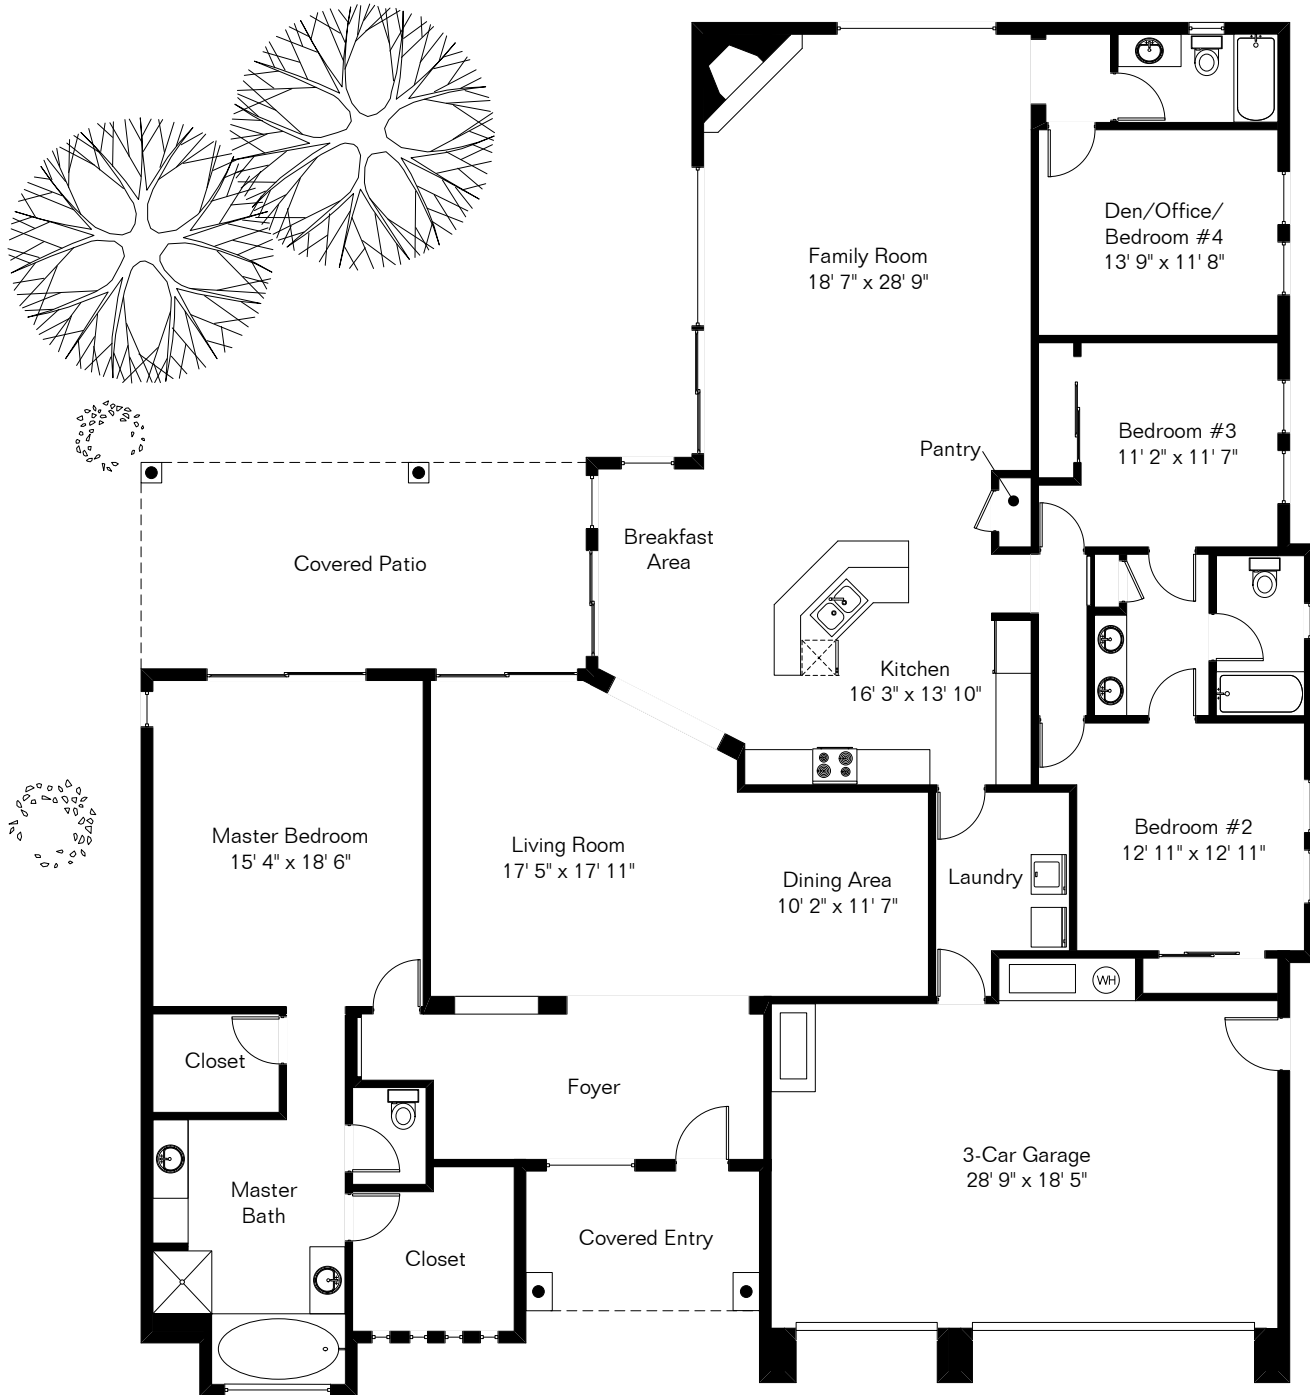

The square footages and room size information are deemed to be reliable but are not guaranteed and should be independently verified. This drawing is for marketing purposes only.

11838 E Irvington Rd

Site Visit December 2019

Living Area 3,147 Sq Ft
Garage 595 Sq Ft

Copyright 2019 Floor Plans First! LLC
All Rights Reserved.

www.FloorPlansFirst.com

Toll Free (877) 887-1500
Voice (520) 881-1500